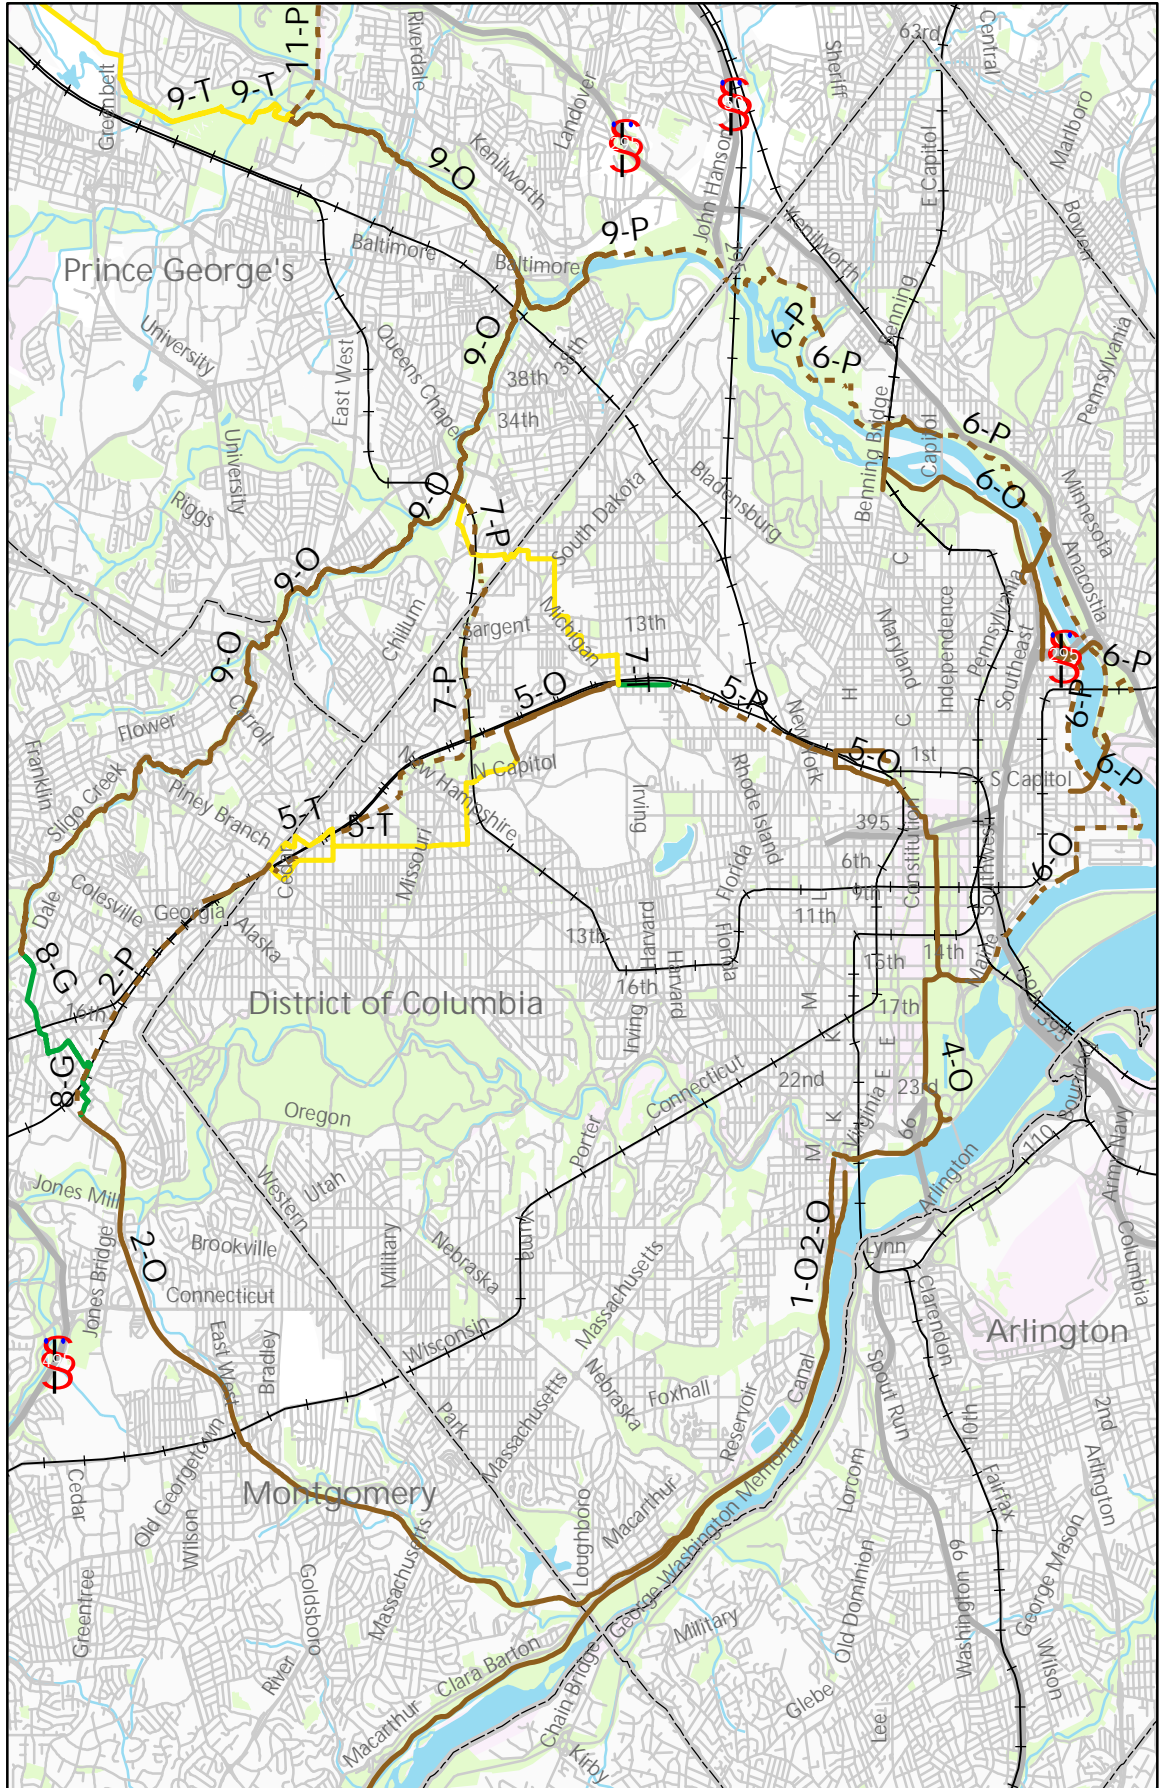

# Washington, D.C. / Prince Georges County, Md. / Montgomery County, Md.

## Grand History Trail

- Counties
- Railroads
- Major Highways
- Streets
- Urbanized Area
- Federal Land
- Parks
- Rivers & Streams
- Water

ID numbers (for example, 1-T) labeled on the map correspond to detailed information about each segment on the following pages.