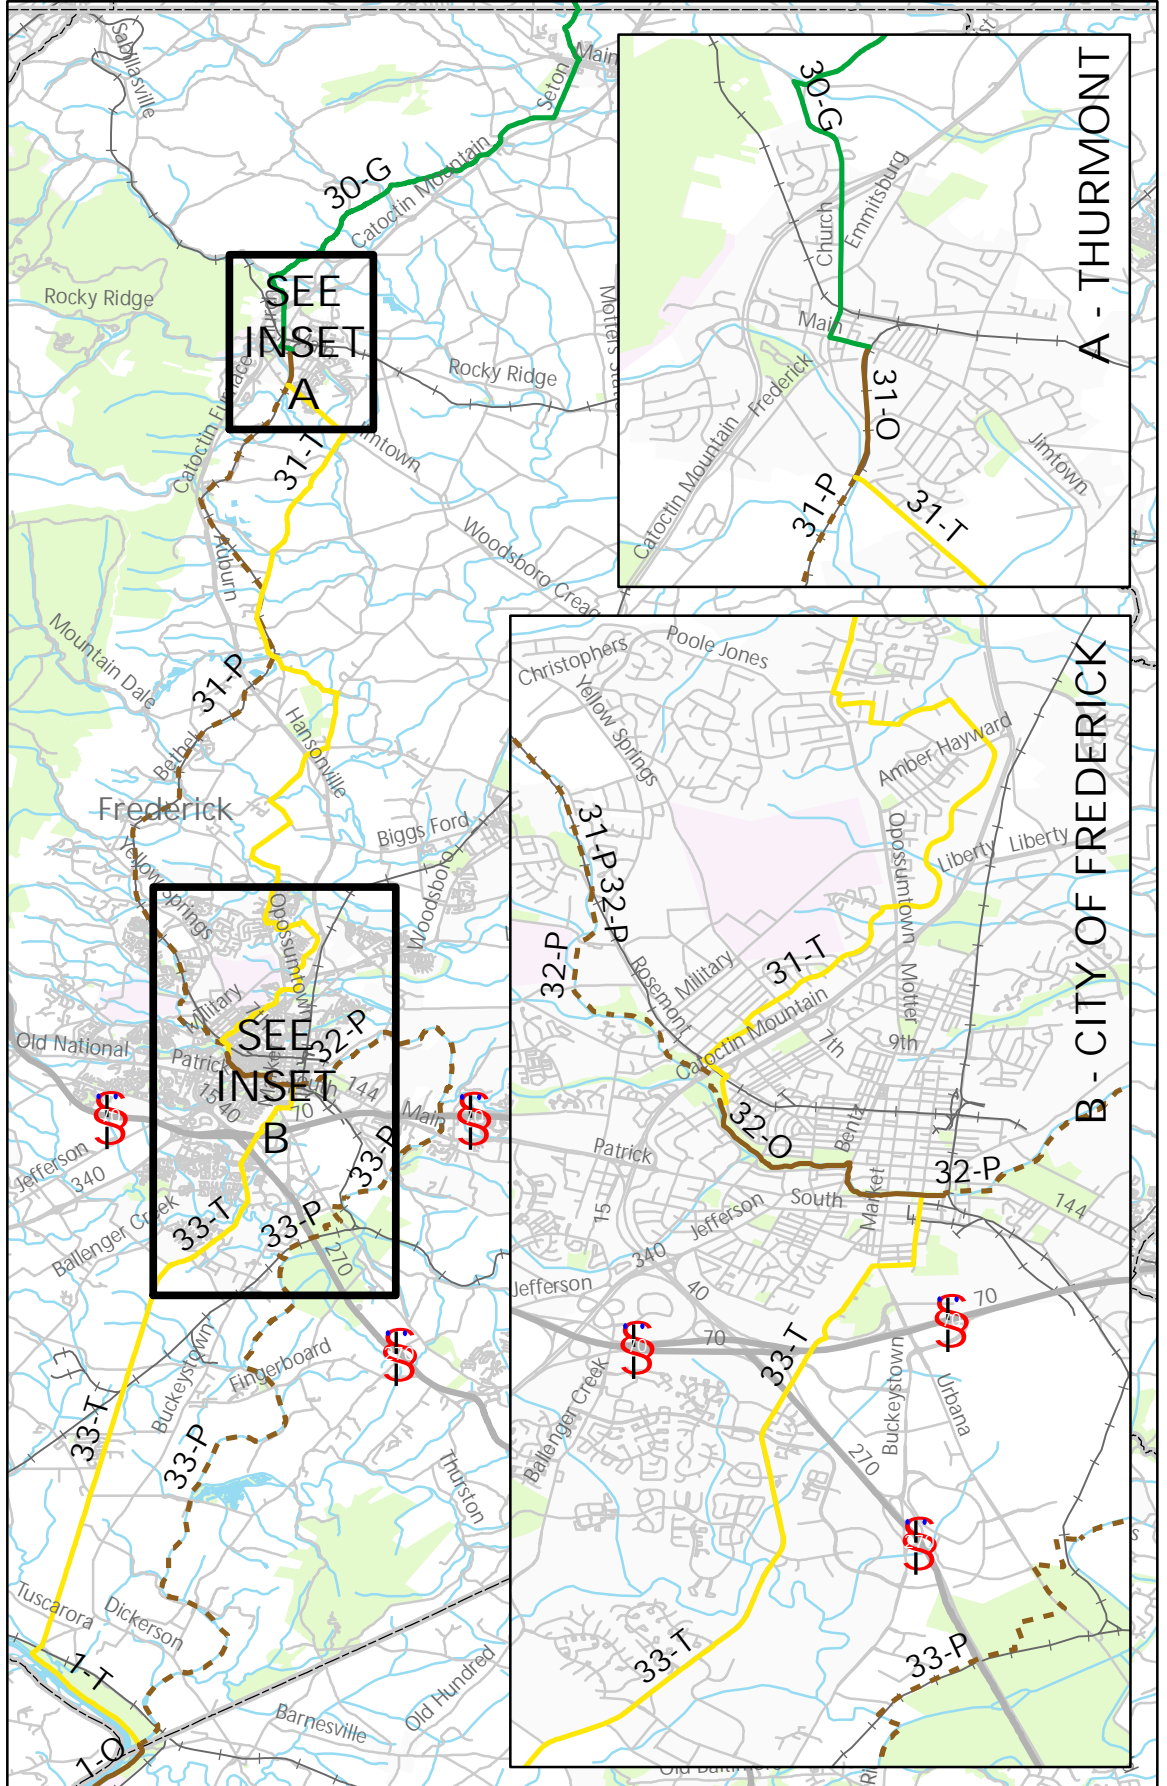

Frederick County, Md. (including City of Frederick)

0 1.25 2.5 5 Miles

Grand History Trail

- Open
- Planned
- Temporary
- Gap

- Counties
- Major Highways
- Railroads
- Streets
- Urbanized Area
- Federal Land
- Parks
- Rivers & Streams
- Water

SEE
INSET
A

SEE
INSET
B

A - THURMONT

B - CITY OF FREDERICK

ID numbers (for example, 1-T) labeled on the map correspond to detailed information about each segment on the following pages.