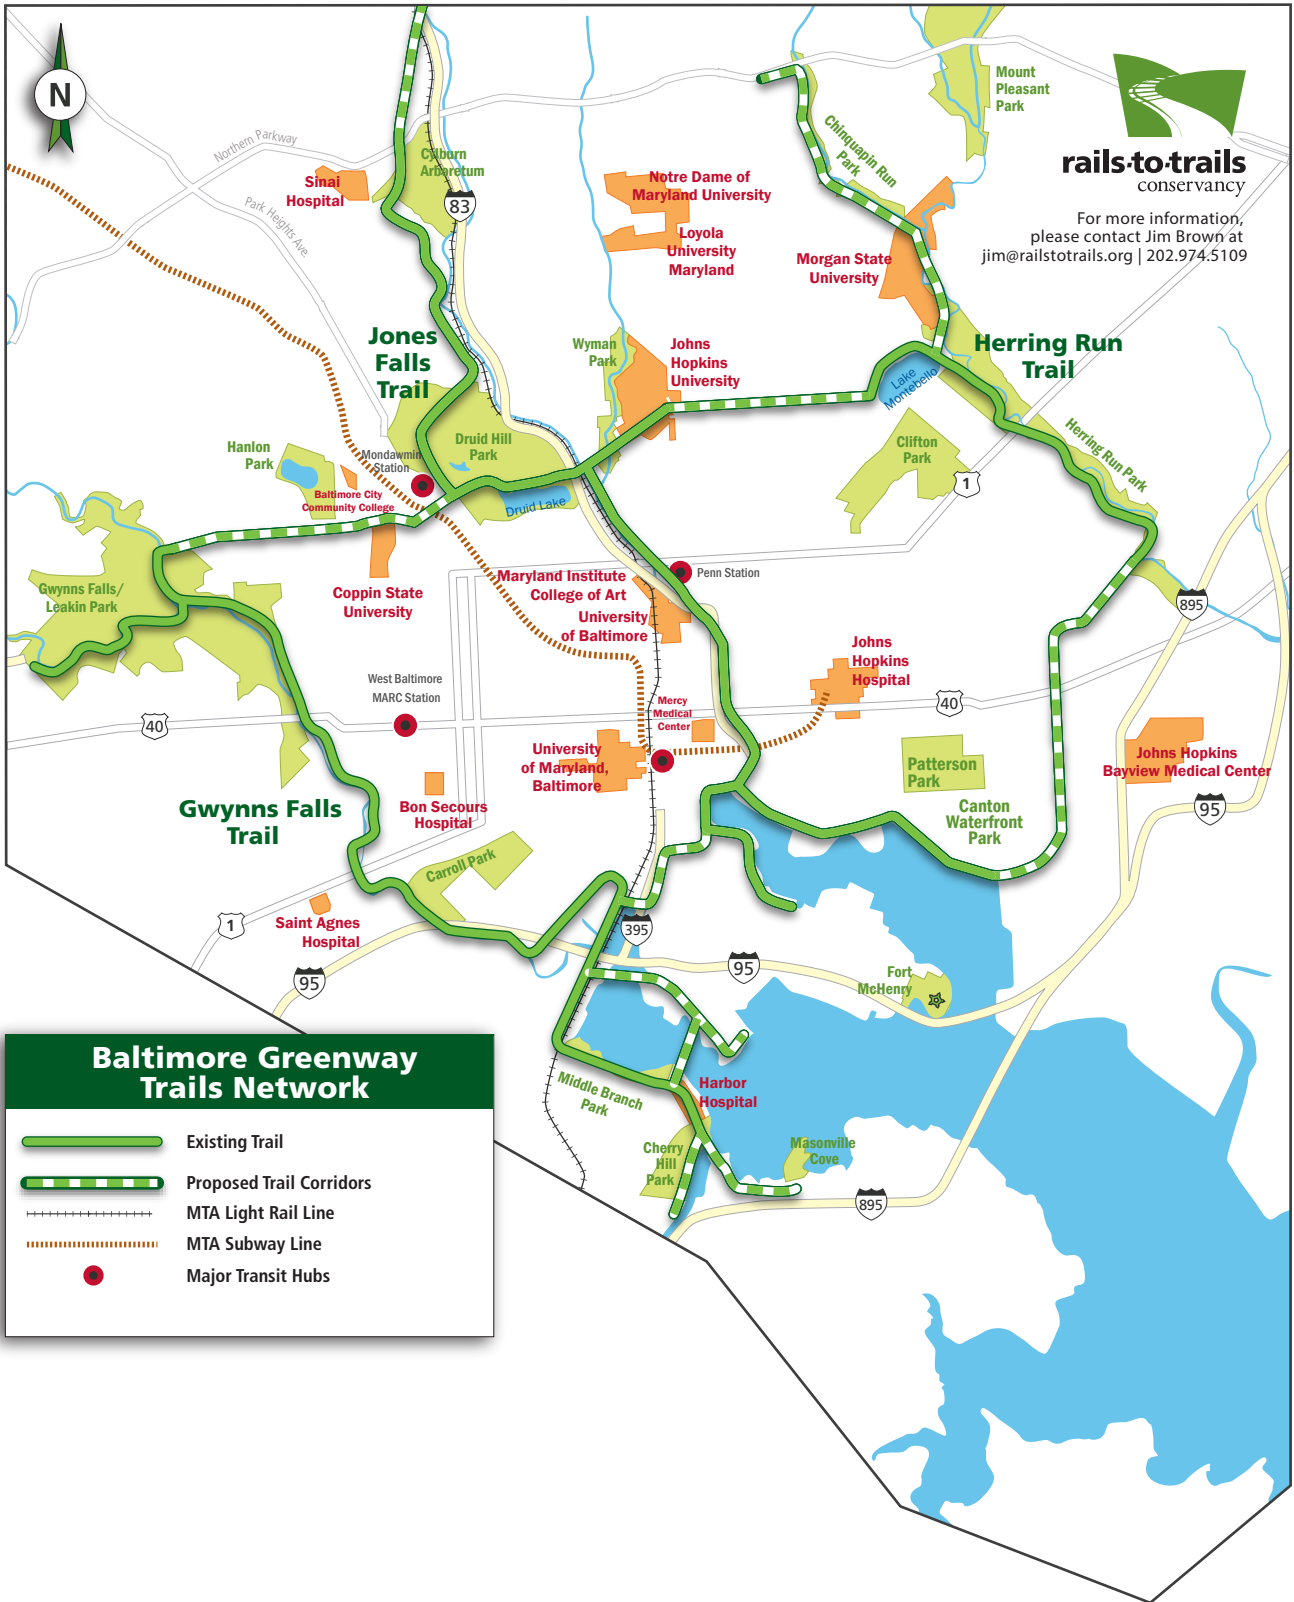

### Baltimore Greenway Trails Network

-  Existing Trail
-  Proposed Trail Corridors
-  MTA Light Rail Line
-  MTA Subway Line
-  Major Transit Hubs